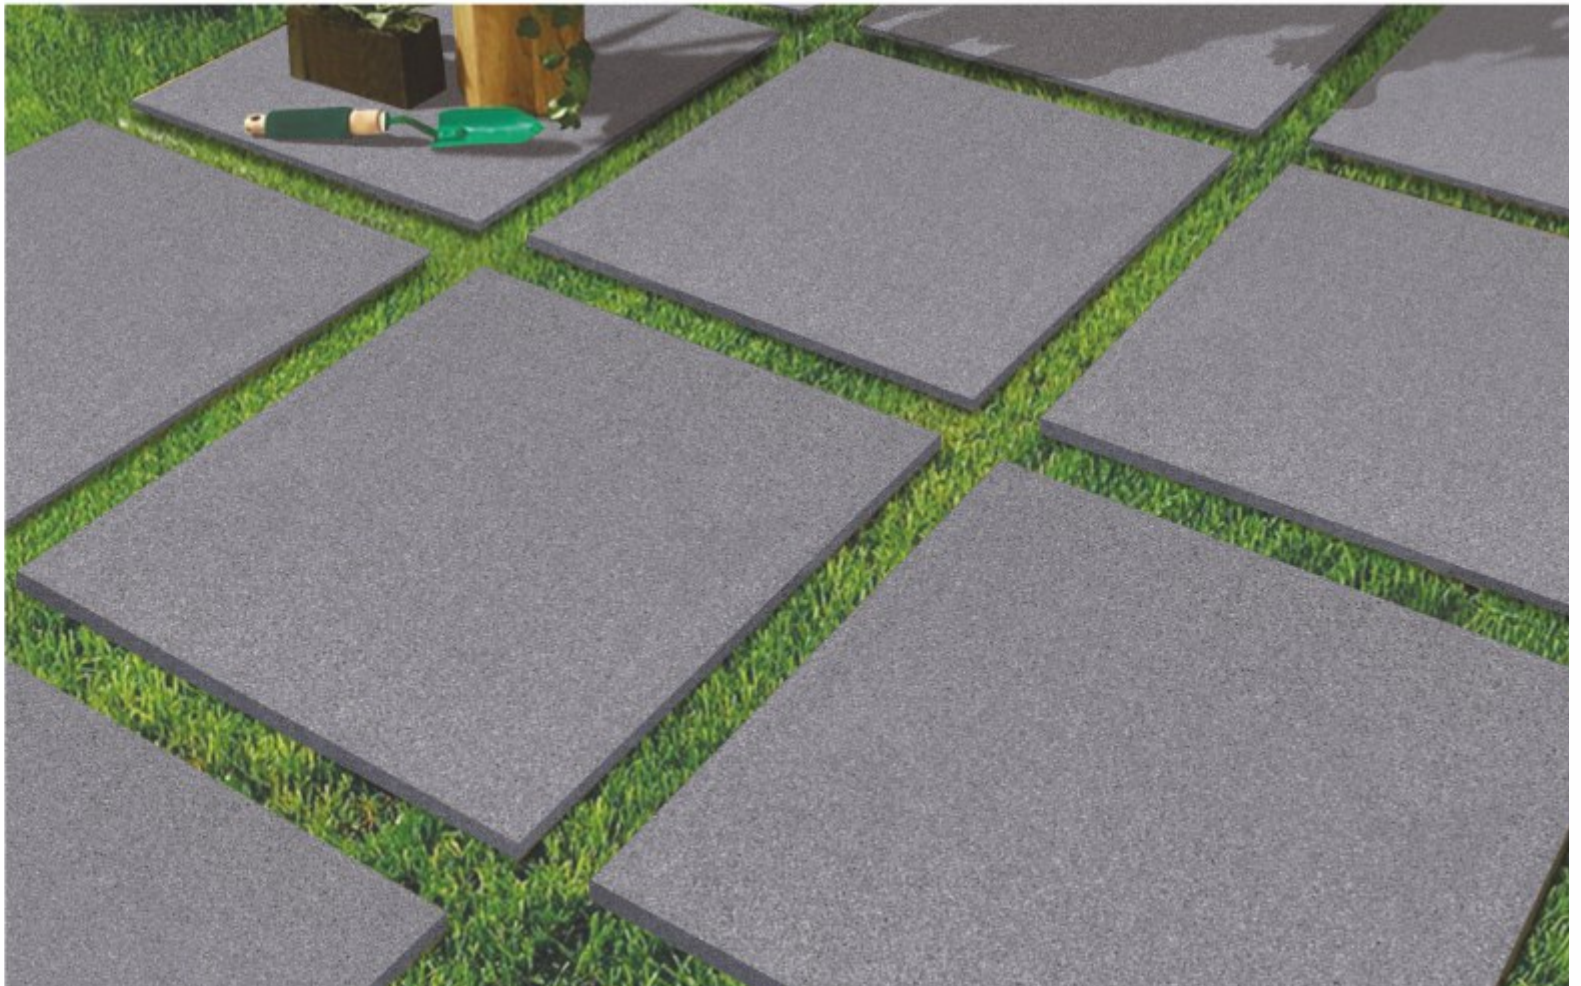

Full Body
Heavy Duty Outdoor Tiles

20mm **Thickness**
600 x 600 mm